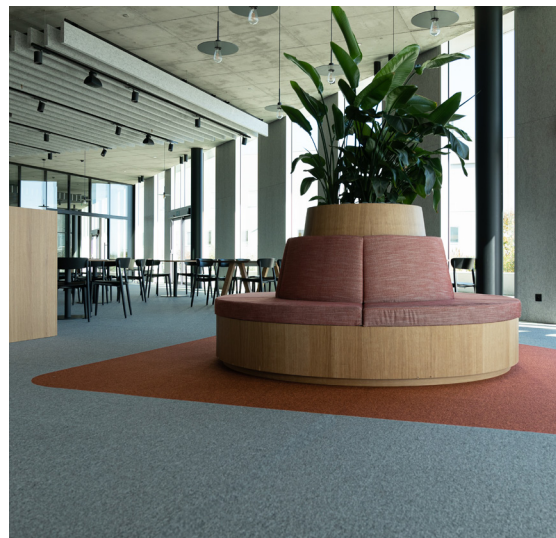

Agristo

COMMERCIAL

BEYOND
FLOORING

Sector	Office
Product Range	Carpet Tiles
Collection/ Design	Art Intervention: Creative Spark Echo 927 - 611 - 362 - 112
Surface	5918 m ²
Client	Agristo
Location	Grote Molsenstraat, 8710 Wielsbeke
Date	May 2021
Architect	Oyo architecten - Jonas De Vrese
Contractor	Alheembouw Reinout Cornelis
Installer	Veldeman