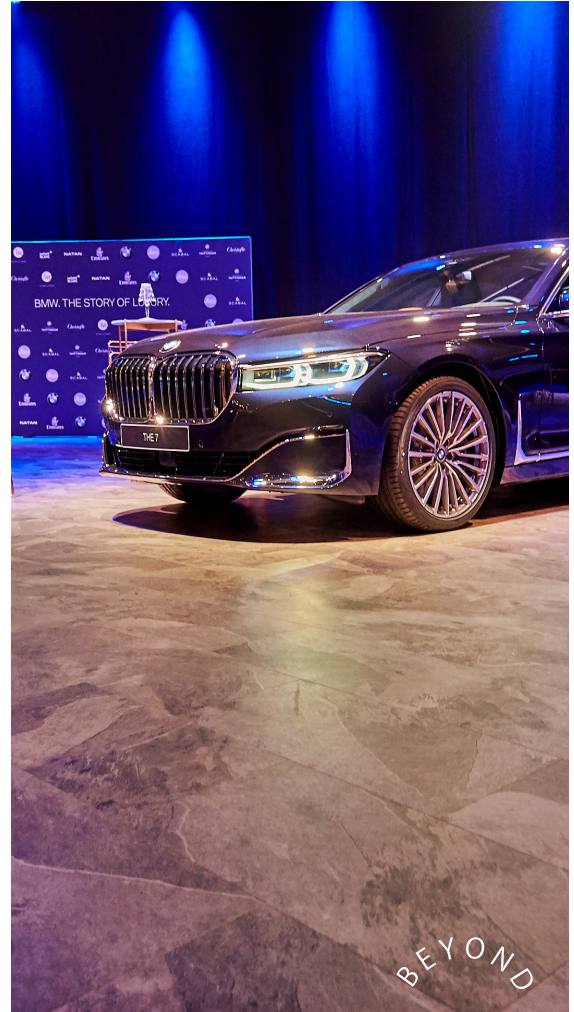

BMW EVENT, THE STORY OF LUXURY

BEYOND FLOORING

BEYOND
FLOORING

Sector	Event
Product Range	Luxury Vinyl Tiles / Heterogeneous Vinyl
Collection	Moduleo 55 Impressive / Concept 70
Design	Mustang slate 70928 / Pinnacles T90
Surface	1360 m ²
Client	BMW Belux
Location	Antwerp - Belgium
Date	2019
Installer	Proreno