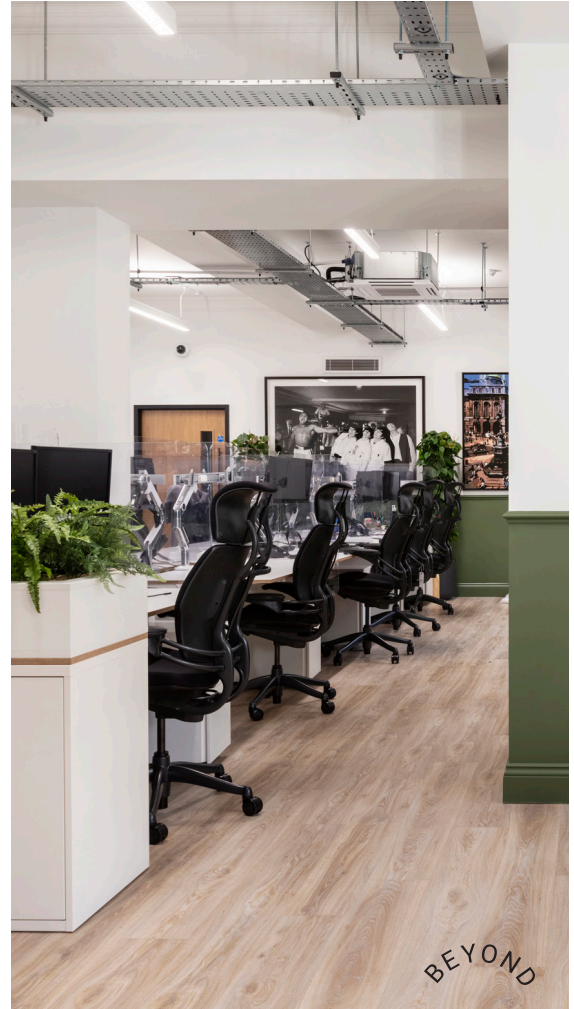

Cain International

LayRed 55 overcomes the challenge

COMMERCIAL

BEYOND
FLOORING

Sector	Corporate & Office
Product Range	Luxury Vinyl Tiles
Collection	LayRed 55
Design	Blackjack Oak 22220
Surface	442 m ²
Client	Cain International
Location	London, United Kingdom
Date	2020
Contractor	Medifloor
Architect	Modus Workspace