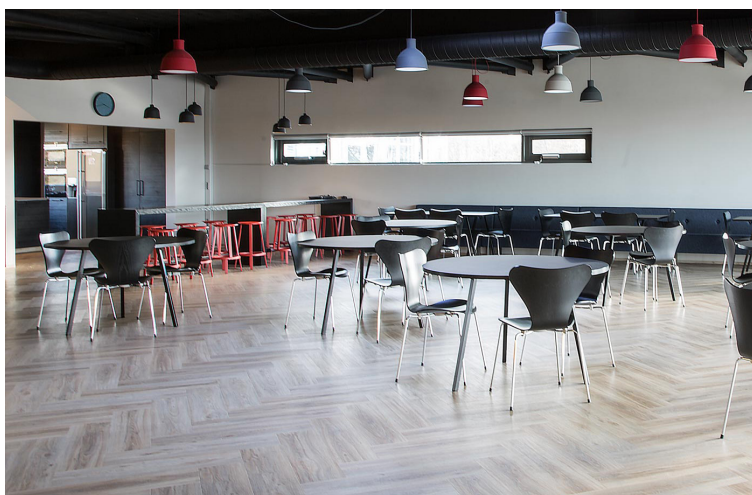

Korta

Head office

COMMERCIAL

BEYOND
FLOORING

Sector	Corporate & Office
Product Range	Luxury Vinyl Tiles
Collection	Moduleo 55 Woods
Design	Blackjack Oak 22220 - 22229
Surface	1.400 m ²
Client	Korta
Location	Reykjavík - Iceland
Date	2018
Installer	Dúktak ehf
Contractor	Þorgeir Valdimarsson
Architect	Helga Sigurbjarnadóttir
Distributor	Gólfefnaveal ehf