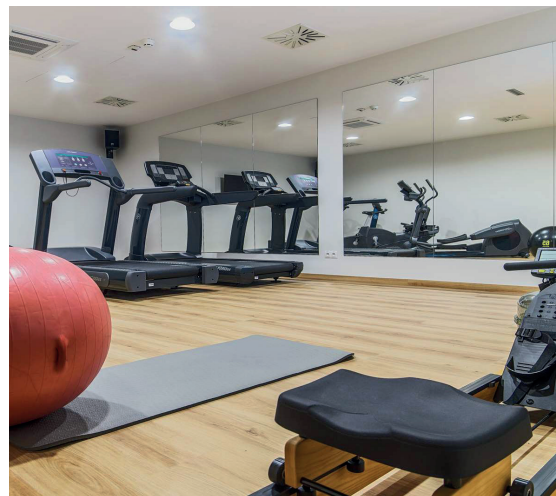

NOTERA SPA HOTEL

BEYOND FLOORING

BEYOND
FLOORING

Sector	Hospitality & Leisure
Product Range	Luxury Vinyl Tiles
Collection	Moduleo 55 Woods - Moduleo 40
Design	Classic Oak 24235 - Classic Oak 24228 - Midland Oak 22240
Surface	1750 m ²
Client	Notera spa hotel
Location	Charzykowy - Poland
Date	2018
Contractor	ATW Kluga
Architect	Ideograf
Distributor	ATW Kluga