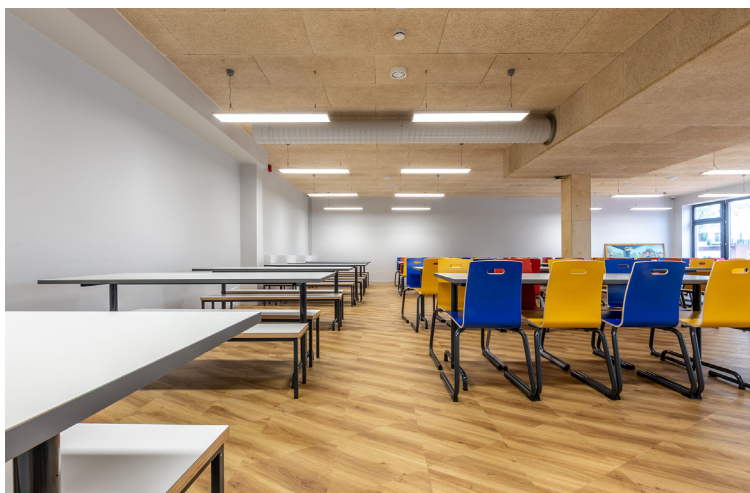

# Tartu School of Variku

COMMERCIAL

BEYOND  
FLOORING

<b>Sector</b>	Education
<b>Product Range</b>	Luxury Vinyl Tiles
<b>Collection</b>	Studio Moods
<b>Design</b>	Bespoke project
	Studio Moods: Triangle: Classic Oak 24235, Short plank: Classic Oak, Chessboard: Country Oak 54991 - 54880
<b>Surface</b>	664 m <sup>2</sup>
<b>Client</b>	Floorin AS
<b>Location</b>	Tartu, Estonia
<b>Date</b>	2020
<b>Architect</b>	Arhitektuuriklubi OÜ
<b>Distributor</b>	Floorin AS