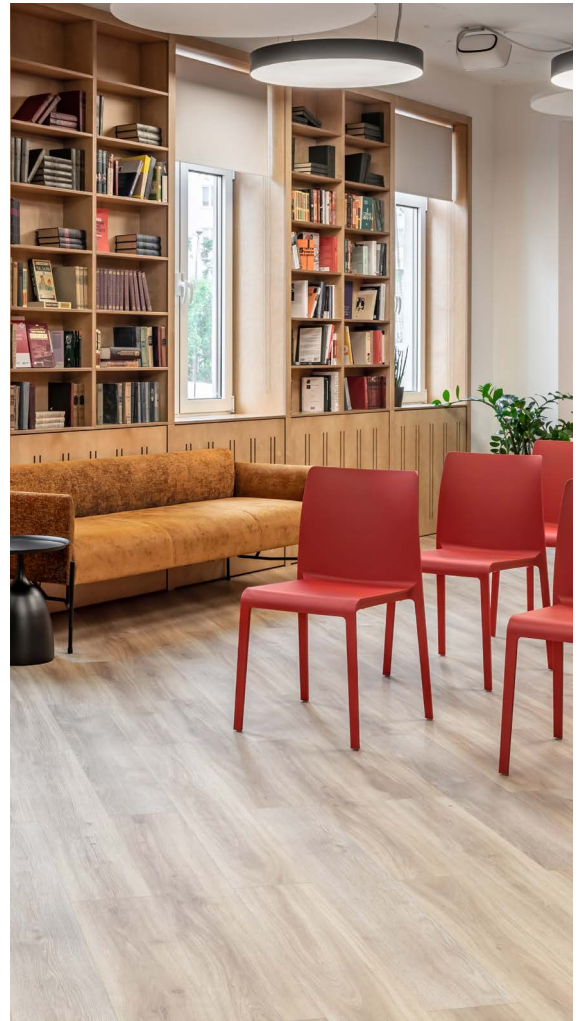

Academy in Moscow

Moscow

COMMERCIAL

| | |
|----------------------|---|
| Sector | Education |
| Product Range | Carpet Tiles, LVT |
| Collection | Art Exposure, Rudiments, Imperfection, LayRed |
| Design | Carpet tiles: Academic View 924, Clay Create 955, Clay Create 977, Clay Create 979, Trusted Guide 959, Rupture 545. LVT: LayRed 55 Sherman Oak 22232, LayRed 55 Classic Oak 24235 |
| Surface | 825 m ² |
| Location | Moscow, Russia |
| Date | 2023 |
| Architect | Architecture: Architectural group "MAAN", engineering: "Giprocon" |